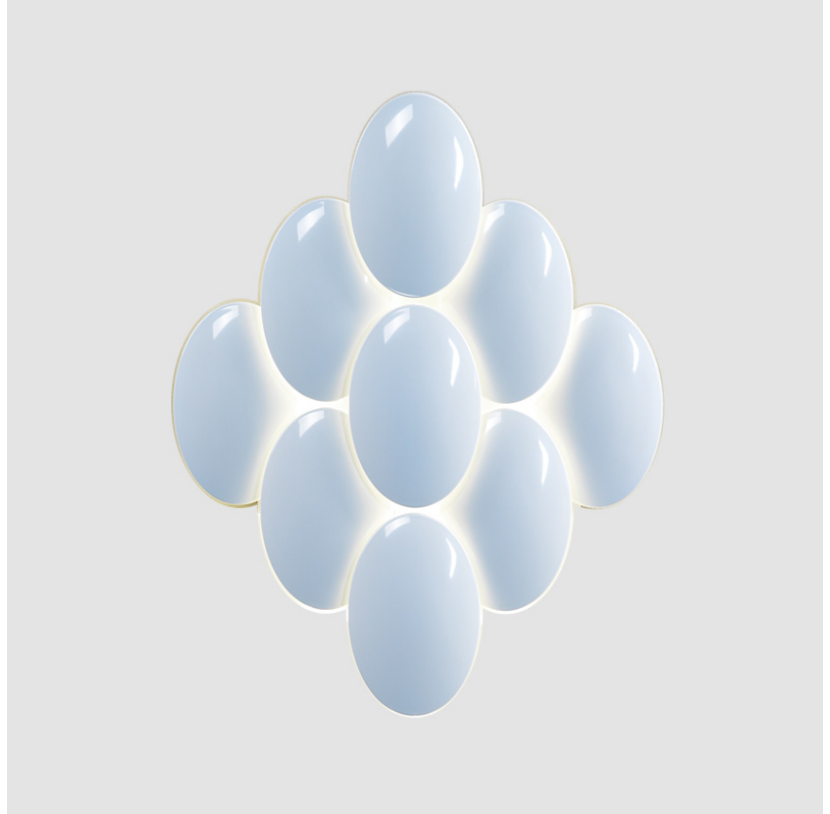

OBOLO SURFACE

D92171-WHI

PROJECT	_____
TYPE	_____
NOTES	_____
QUANTITY	_____
DATE	_____

GENERAL

Series: Obolo
 Brand: Milan
 Division: Design
 Mounting Type: Surface
 Mounting Location: Wall
 Subcategory: Wall Effect

PHYSICAL

Shape: Oval
 Length (mm): 451
 Length (in): 17 3/4
 Width (mm): 358
 Width (in): 14 1/8
 Height (mm): 85
 Height (in): 3 3/8
 Light Distribution: Indirect
 Weight (kg): 4.5
 Weight (lbs): 9.999
 Diffuser: Frosted White Glass

OPTICAL

RATINGS AND CERTIFICATIONS

Certified By: CSA Certified to UL and CSA Standards
 IP rating: IP20

OBOLO SURFACE

D92175

PROJECT
TYPE
NOTES
QUANTITY
DATE

GENERAL

Series: Obolo
Brand: Milan
Division: Design
Mounting Type: Surface
Mounting Location: Wall
Subcategory: Wall Effect

PHYSICAL

Shape: Rectangle
Length (mm): 1054
Length (in): 41 ½
Width (mm): 228
Width (in): 9.0
Height (mm): 1054
Height (in): 2 ½
Extension (mm): 64
Extension (in): 2 ½
Light Distribution: Indirect
Weight (lbs): 18
Diffuser: Frosted White Glass
Fixture Finish: WHI
Fixture Material: Glass / Aluminum