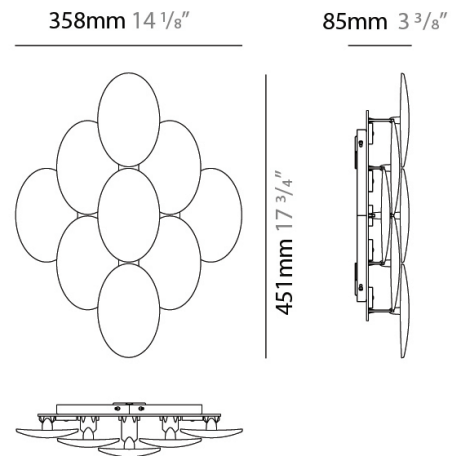

PHYSICAL

Shape: Oval
 Length (mm): 451
 Length (in): 17 3/4
 Width (mm): 358
 Width (in): 14 1/8
 Height (mm): 85
 Height (in): 3 3/8
 Light Distribution: Indirect
 Weight (kg): 4.5
 Weight (lbs): 9.999
 Diffuser: Frosted White Glass

OPTICAL

RATINGS AND CERTIFICATIONS

Certified By: CSA Certified to UL and CSA Standards
 IP rating: IP20

OBOLO SURFACE

D92175

PROJECT
TYPE
NOTES
QUANTITY
DATE

GENERAL

Series: Obolo
Brand: Milan
Division: Design
Mounting Type: Surface
Mounting Location: Wall
Subcategory: Wall Effect

PHYSICAL

Shape: Rectangle
Length (mm): 1054
Length (in): 41 ½
Width (mm): 228
Width (in): 9.0
Height (mm): 1054
Height (in): 2 ½
Extension (mm): 64
Extension (in): 2 ½
Light Distribution: Indirect
Weight (lbs): 18
Diffuser: Frosted White Glass
Fixture Finish: WHI
Fixture Material: Glass / Aluminum